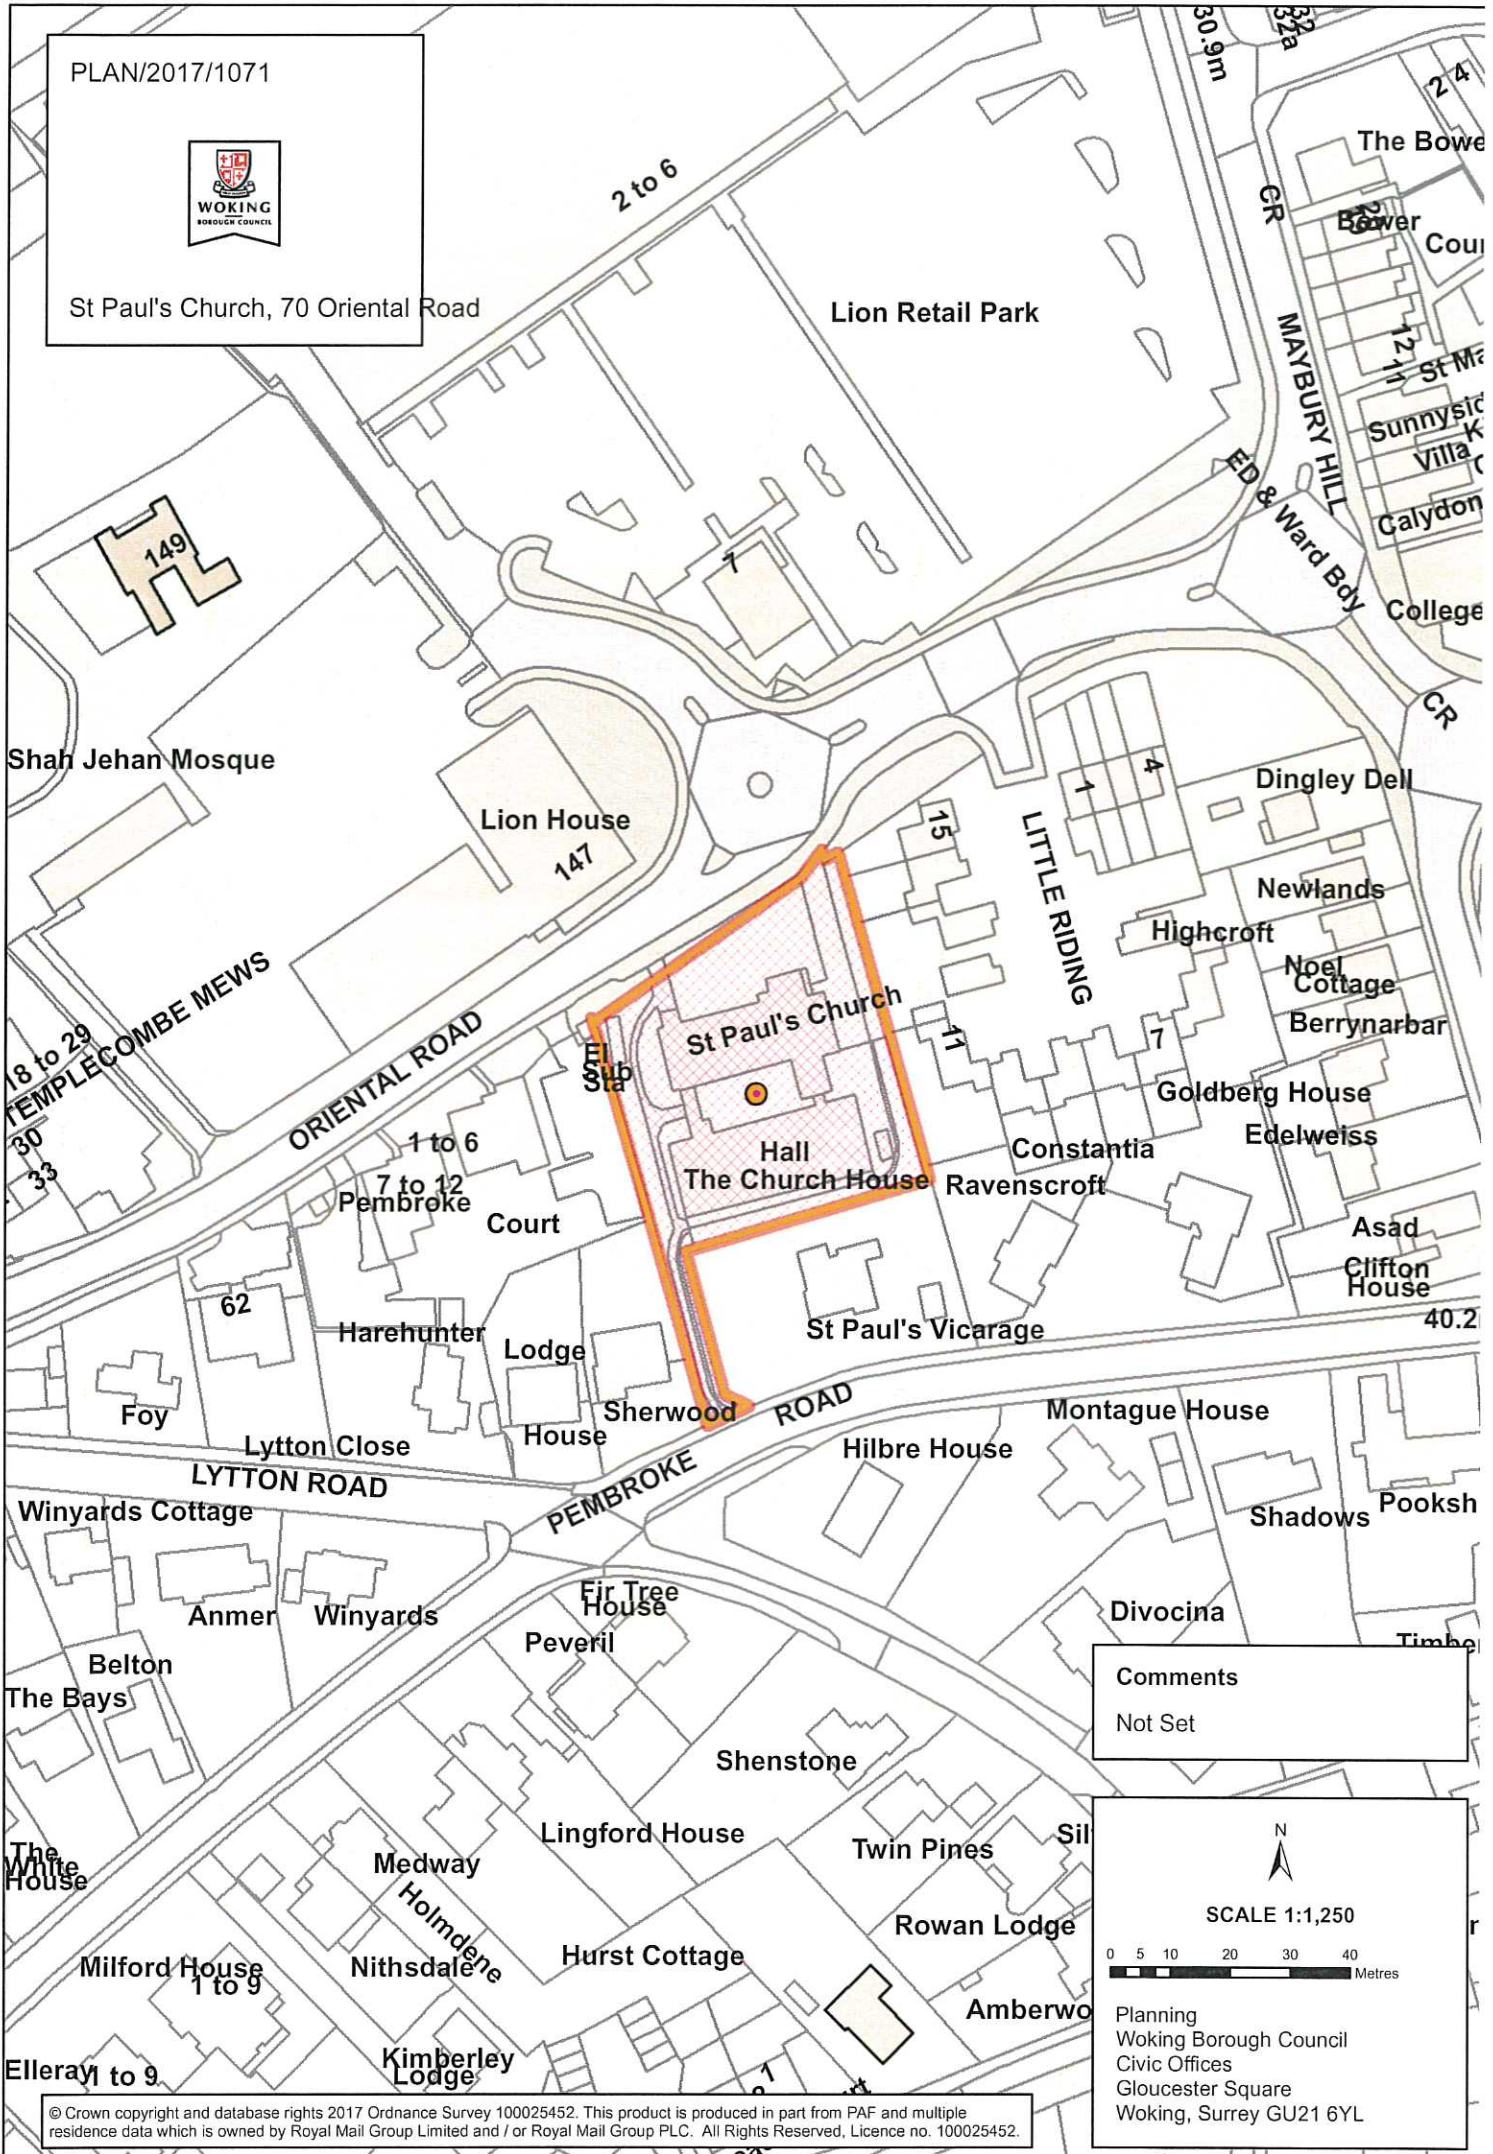

PLAN/2017/1071

St Paul's Church, 70 Oriental Road

Comments
Not Set

N

SCALE 1:1,250

0 5 10 20 30 40 Metres

Planning
Woking Borough Council
Civic Offices
Gloucester Square
Woking, Surrey GU21 6YL